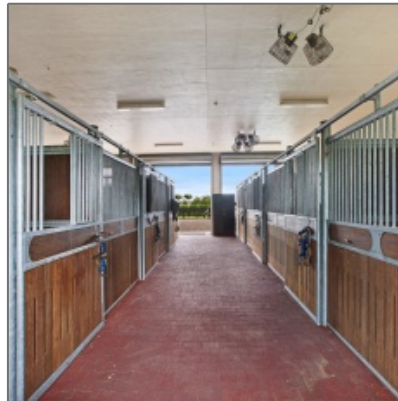

## Basic Details

Property Type:	<b>Stall Rental</b>
Listing Type:	<b>For Rent</b>
Listing ID:	<b>1035</b>
Price:	<b>\$10,000 Per Month</b>
Price Type:	<b>Per Month</b>
Bedrooms:	<b>3</b>
Bathrooms:	<b>1</b>
Acres:	<b>5</b>
Stalls:	<b>23</b>
Paddocks:	<b>10</b>
Country:	<b>US</b>
State:	<b>FL</b>
County:	<b>Palm Beach</b>
City:	<b>Wellington</b>
Zipcode:	<b>33414</b>
Community:	<b>Palm Beach Point</b>
Miles To WEF:	<b>1.41</b>