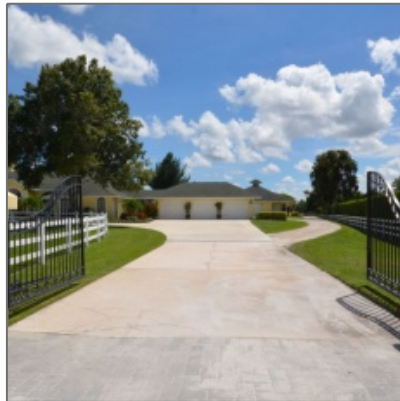

Barn For Rent

Basic Details

Property Type:	Barn
Listing Type:	For Rent
Listing ID:	1019
Price:	\$355,000 Per Season
Price Type:	Per Season
Bedrooms:	0
Bathrooms:	2
Acres:	2.69
Stalls:	14
Paddocks:	5
Country:	US
State:	FL
City:	Wellington
Zipcode:	33414
Community:	Saddle Trail Park
Miles To WEF:	1